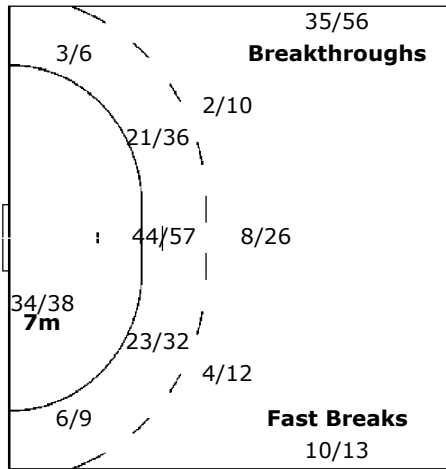

Goals / Shots			Goals / Shots			Goals / Shots			Goals / Shots			Goals / Shots					
13 ISKENDEROGLU S			15 AKBULUT S			18 PEKMUTLU S			20 ATALAR F			21 YILMAZ B			24 SAHIN Y		
	1/1			1/1				1/1				0/1			1/1	1/1	2/2
14/16	4/4	7/10	2/2			1/1	2/2	2/2			1/1	1/1	1/2	1/2	2/4	1/1	4/4
8/9	1/1	7/8	3/3			2/2		1/1							1/3	2/2	2/2
1-Missed 1-Post 3-Blocked			3-Missed			1-Missed			1-Missed			5-Missed 1-Post 3-Blocked			1-Missed		

**Team**

Goals / Shots

10/11	7/7	9/9
47/56	11/15	37/46
23/28	7/8	19/24

29-Missed 10-Post 11-Blocked

**Offence**

**Defence**

**Goalkeepers**

Saves / Shots