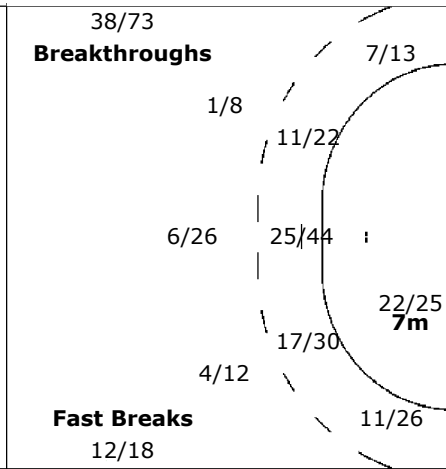

**Team**

Goals / Shots

10/11	7/7	9/9
47/56	11/15	37/46
23/28	7/8	19/24

29-Missed 10-Post 11-Blocked

**Offence**

**Defence**

**Goalkeepers**

Saves / Shots

0/15	1/1	0/19
15/42	7/16	13/49
5/26	1/2	3/19

1 IMAMOGLU S

0/4		0/9
1/11	3/7	6/13
0/5		2/4

12 CAPAR S

0/10		0/10
13/28	3/7	7/32
4/15	1/2	1/13

16 TINKAOGLU D

0/1	1/1	
1/3	1/2	0/4
1/6		0/2

**Legend:**